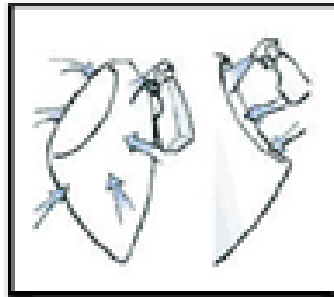

# CLEANING INSTRUCTIONS

**SPRAY, BRUSH AND WIPE DAILY WITH URICLEAN ONLY**

Please do not:

- use other cleaning fluids
- use deodorizing tablets
- pour buckets of water into the urinal

*Call - 1300 368 603 for more information*