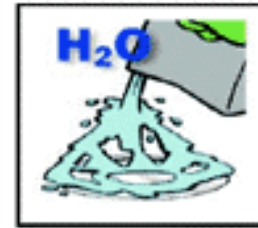

CLEANING INSTRUCTIONS

SPRAY, BRUSH AND WIPE DAILY WITH URICLEAN ONLY

Please do not:

- use other cleaning fluids
- use deodourizing tablets
- pour buckets of water into the urinal

Call - 1300 368 603 for more information