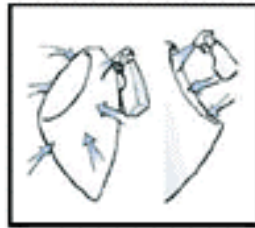

CLEANING INSTRUCTIONS

SPRAY, BRUSH AND WIPE DAILY WITH URICLEAN ONLY

Please do not:

- use other cleaning fluids
- use deodourizing tablets
- pour buckets of water into the urinal

Call - 1300 368 603 for more information